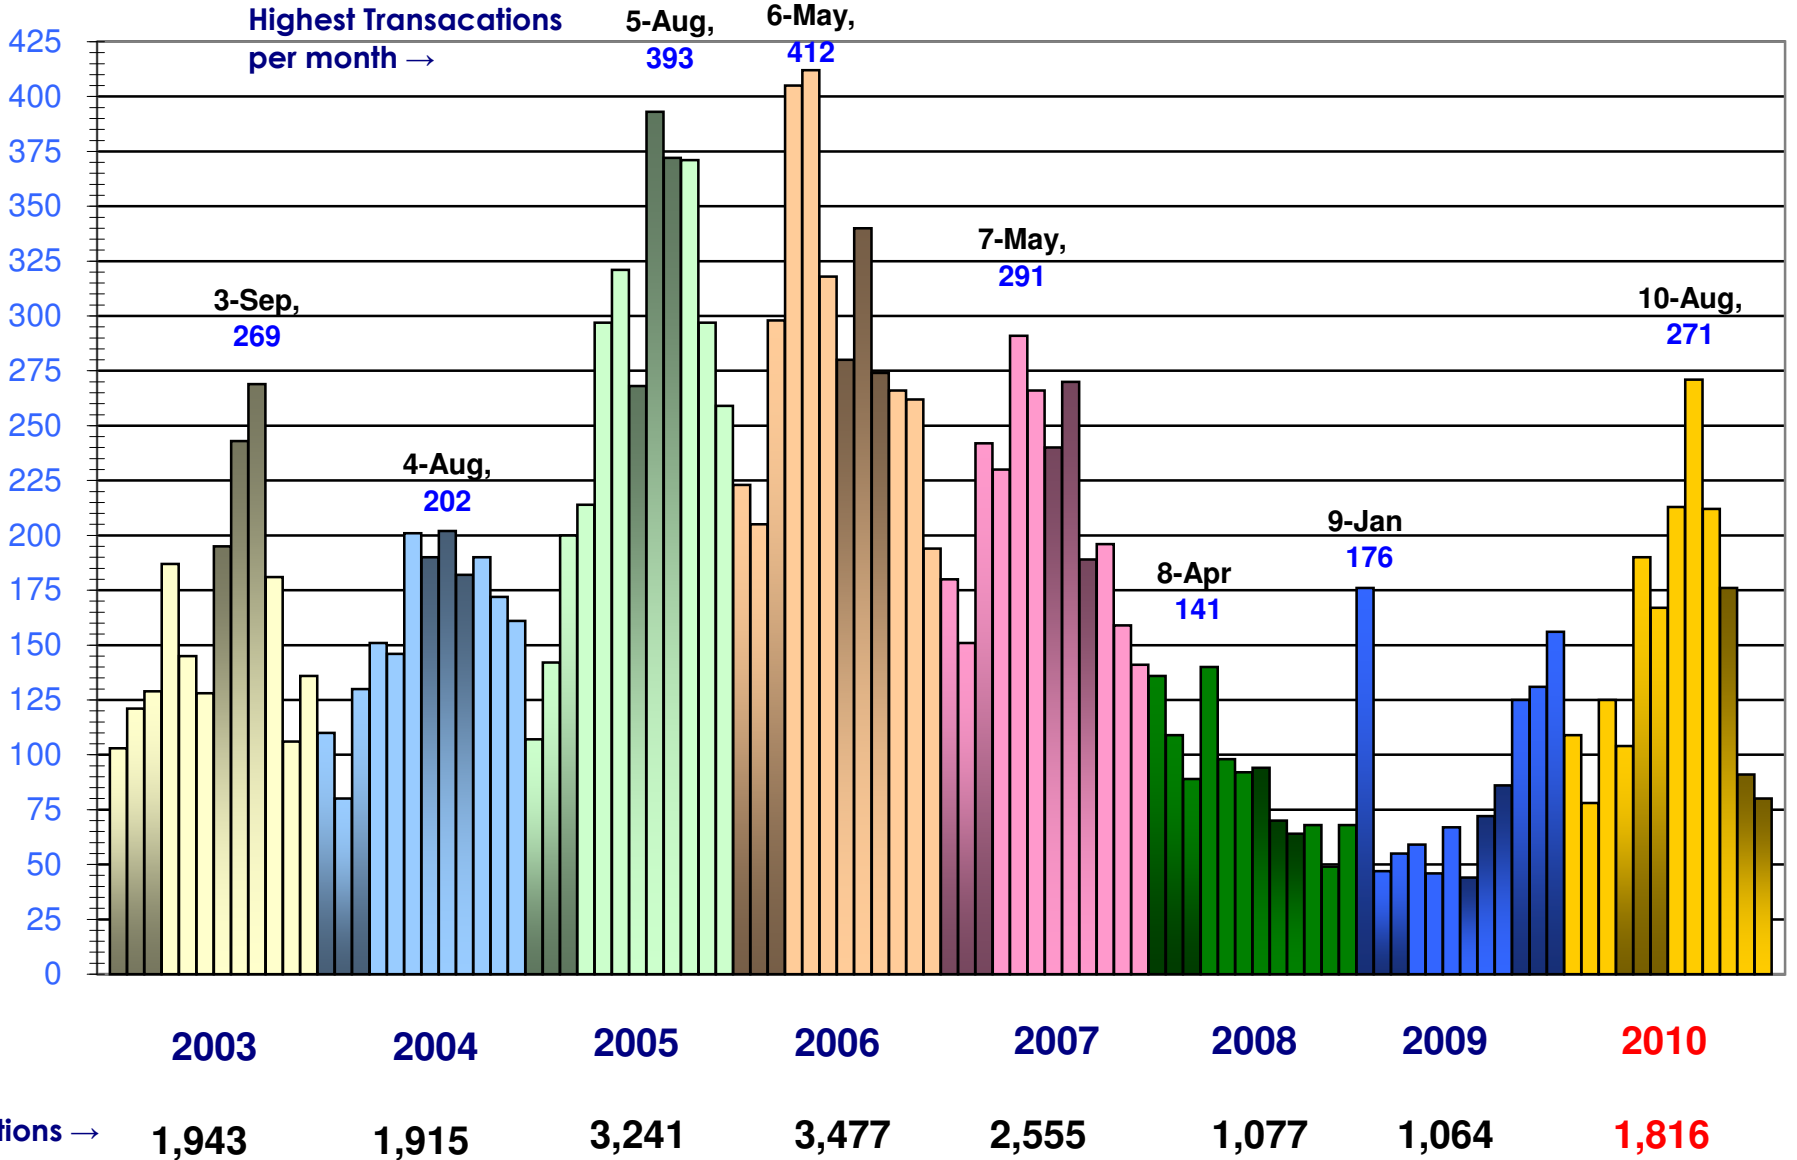

MARKET ANALYSIS

Compliments of:
 Land Title
 Steamboat Springs
 Bruce Carta
 970-870-2822
 bcarta@ltgc.com

Routt County Total Sales Transactions

Total Transactions →