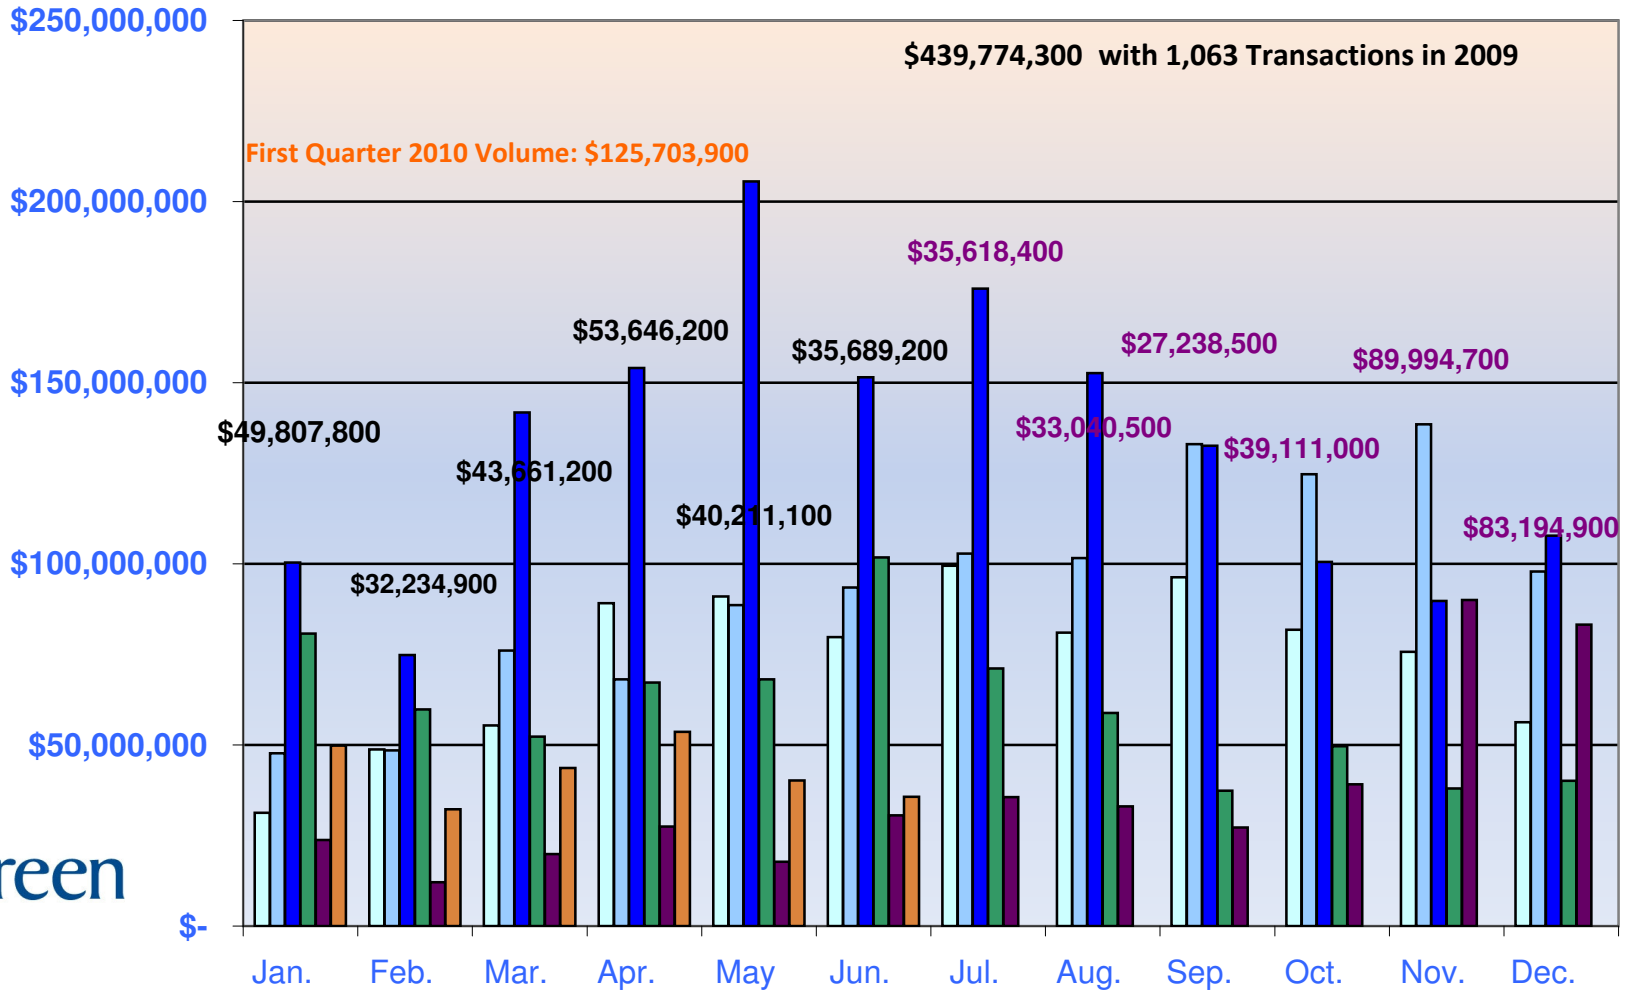

MARKET ANALYSIS

Routt County Gross Sales Volume: 2005 through YTD. 2010

■ 2005 transactions
 ■ 2006 transactions
 ■ 2007 transactions
 ■ 2008 transactions
 ■ 2009 Transactions
 ■ 2010 Transactions