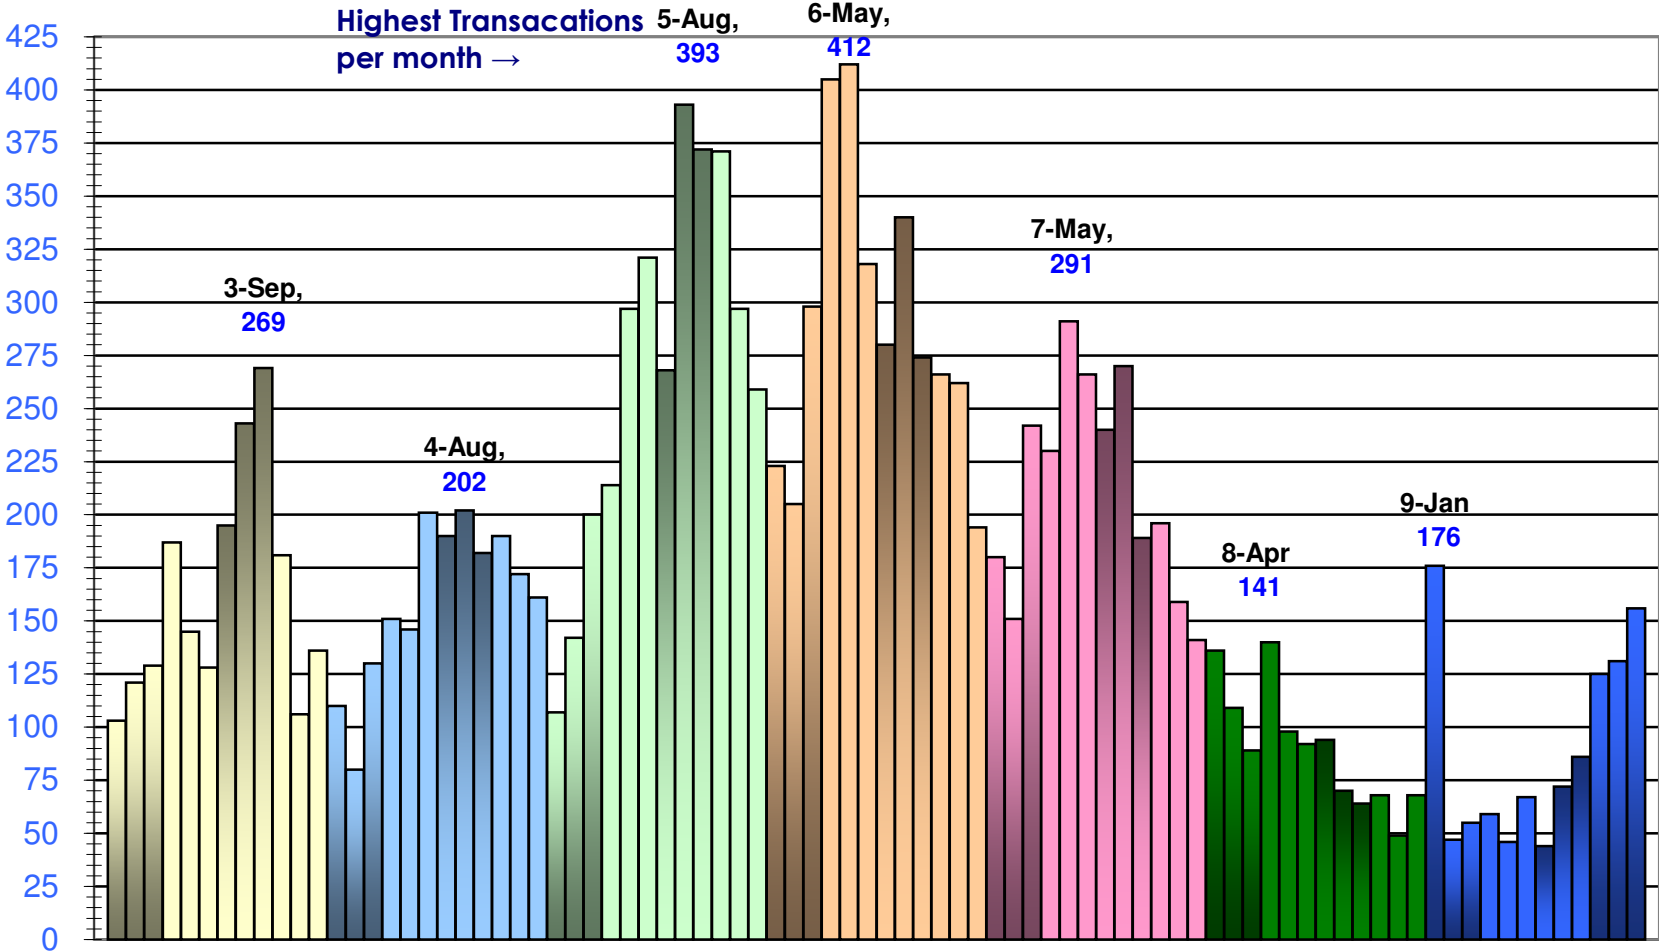

MARKET ANALYSIS

Compliments of:
 Land Title
 Steamboat Springs
 Bruce Carta
 970-870-2822
 bcarta@ltgc.com

Routt County Total Sales Transactions

	2003	2004	2005	2006	2007	2008	2009
Total Transactions →	1,943	1,915	3,241	3,477	2,555	1,077	1,064